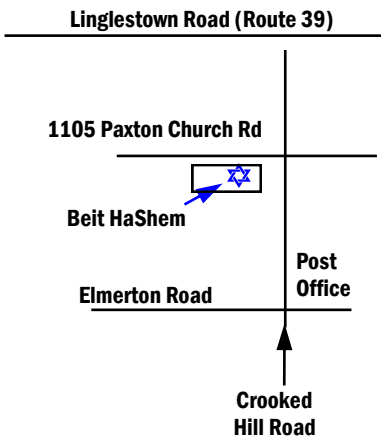

OCT 2022

Monthly Activity Calendar

**MESSIANIC SYNAGOGUE
BEIT HASHEM**

Meets at:
1105 Paxton Church Rd.
Harrisburg, PA 17110

Phone: 717-651-5330

Website:
www.BeitHaShem.org

E-mail:
BeitHaShem@BeitHaShem.org